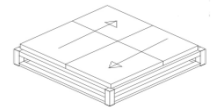

Espresso

Night Fog

Oyster

Sandbar

Glacier White

Silver Sand

SHAPE & SIZES

Square  
ft. / m.  
6.7' x 6.7' / 2m x 2m