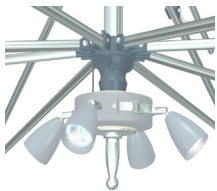

PRODUCT OVERVIEW

ST. TROPEZ CABANA

Adorned with luxurious fabric walls and interior trimmings for the ultimate in beachfront privacy, the pavilion is inspired by the seaside lifestyles of the Mediterranean coast. The St. Tropez Cabana features three fabric walls and a unique, height adjustable, retractable awning, as well as interior privacy drapes that are ideal for creating a secluded changing or storage area. This is the most luxurious chalet for soaking in any seaside landscape.

FEATURES

FINISH OPTIONS

SHAPE & SIZES

Venice Aluminum Finial

Armor-Wall Mast

Reinforced Strut Joint

Polished Titanium

Square
ft. / m.
10' x 12' / 3.0m x 3.65m

Aluminum Construction w/
Stainless Steel
Components

Stainless Steel Curtain
Rings, Grommets, and
Clips

Optional Pre-Wired
Junction Box