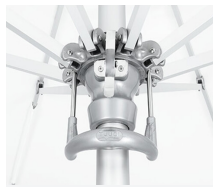

PRODUCT OVERVIEW

BAY MASTER MAX CLASSIC

The Bay Master MAX Classic is the perfect balance between durability and lightweight, built to gracefully withstand the high winds, blazing sun, and corrosive salt air of coastal settings. Inherently resistant to rust and corrosion, the Bay Master MAX Classic is perfect for beach concessionaires, restaurants, and poolside settings.

FEATURES

Ballistic Reinforced Screw Pocket Construction

Counter Balanced Manual Lift

Reinforced Strut Joints Connector

2 3/8" Deck Mount

MAX Acorn Finial

2 3/8" Diameter Mast

FINISH OPTIONS

FLAGSHIP

Satin Anodized

SHAPE & SIZES

Square

ft. / m.
10.0' / 3.0m
13.0' / 4.0m

Octagon

ft. / m.
14.0' / 4.25m